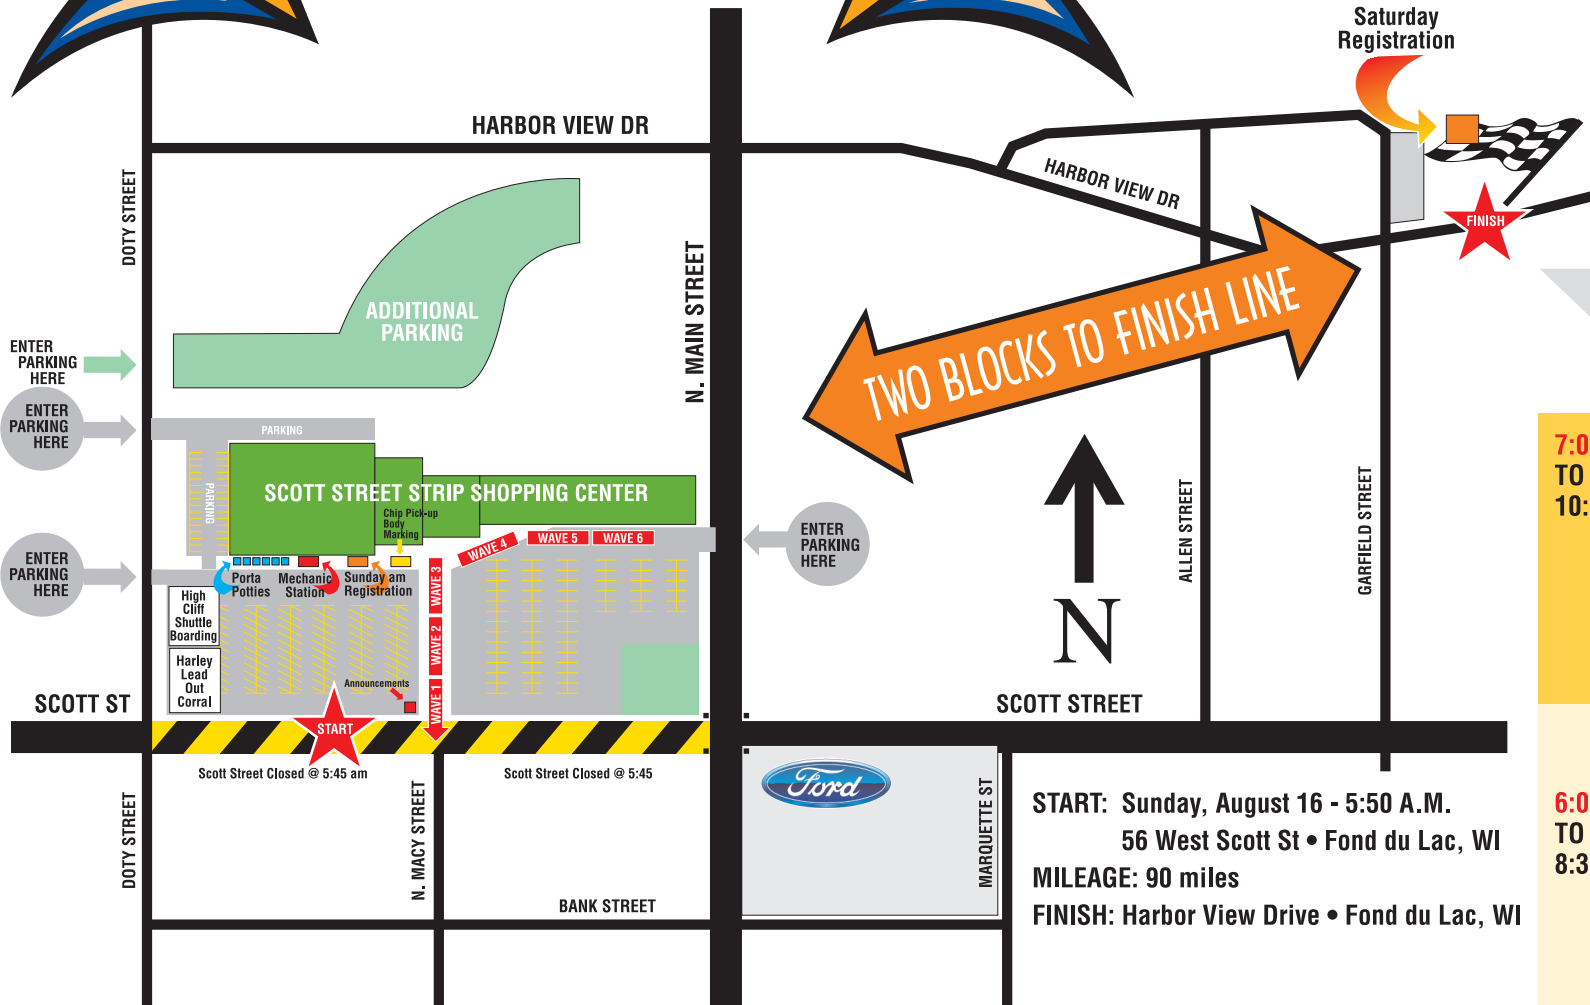

Lake Winnebago

Lakeside Park

Kids Race Start

APPROXIMATE TIMES RIDERS WILL BE IN EACH OF THE QUADRANTS

START: Sunday, August 16 - 5:50 A.M.
 56 West Scott St • Fond du Lac, WI
 MILEAGE: 90 miles
 FINISH: Harbor View Drive • Fond du Lac, WI