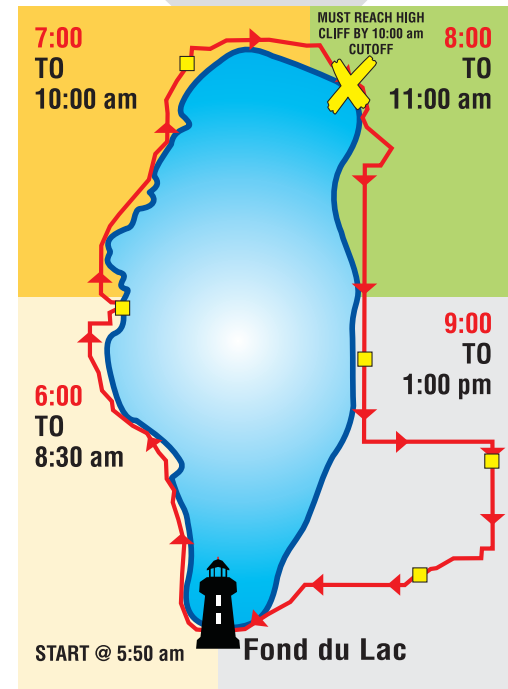

Lake Winnebago

Lakeside Park

Kids Race Start

APPROXIMATE TIMES RIDERS WILL BE IN EACH OF THE QUADRANTS

START: Sunday, August 16 - 5:50 A.M.
 56 West Scott St • Fond du Lac, WI
 MILEAGE: 90 miles
 FINISH: Harbor View Drive • Fond du Lac, WI